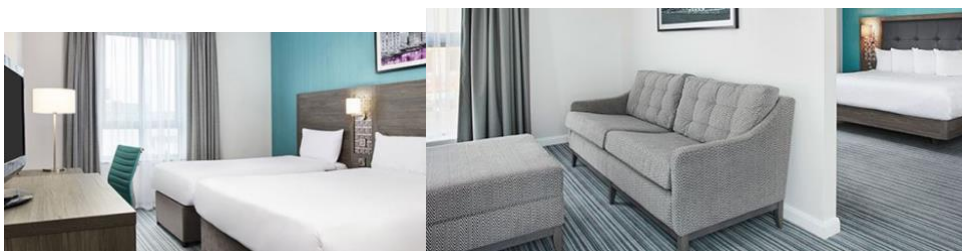

Jury's inn. Prices from £109 to £196

The Jurys Inn hotel in Liverpool has 310 bedrooms in total. More spacious than you'd expect, rooms can accommodate three adults or a family of four (2 adults and 2 children under 12) or just one guest. The well-lit, spacious feel is clearly designed around our guests' comfort. Spacious room for up to 3 adults or 2 adults/2 children sharing, Free Wi-Fi, Flat screen TV with Free view, Air-con, Hair dryer, Tea and coffee refreshment dock, Spacious bathroom with complimentary toiletries, Spacious well-lit work area, Selection of pillows available for your comfort, Rooms available for guests with reduced mobility

[Book Smart, Book Direct, Lowest Rates Guaranteed Online | Jurys Inn (jurysinns.com)](http://jurysinns.com)