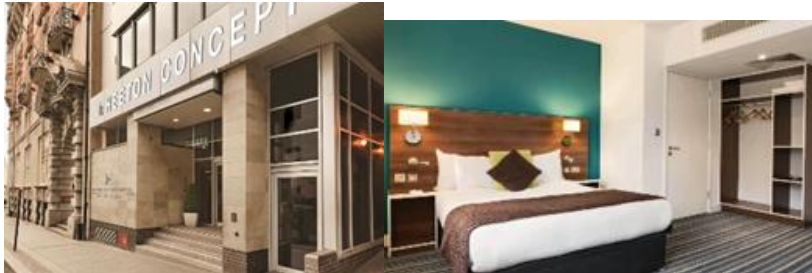

About: Opulent Titanic-themed hotel in the former White Star Line headquarters, with fine dining and a spa. This opulent Titanic-themed hotel is within a 7-minute walk of Liverpool Pier Head Ferry Terminal and the bustling Albert Dock, Full-service laundry, Parking & transport, Front desk 24-hour, Wi-Fi free

Novotel Liverpool Centre – 4*

About: Next to Liverpool ONE Shopping center, this Novotel boasts modern, 4-star rooms with 55-inch LCD TVs.

The stylish rooms at Novotel feature private bathrooms and a laptop safe. All rooms also feature a minibar and tea/coffee facilities. All guests have free access to the swimming pool and fitness center.