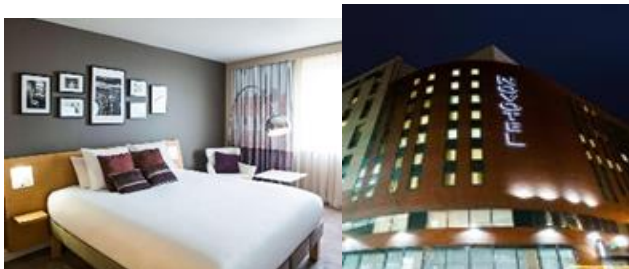

Novotel Liverpool Centre – 4*

About: Next to Liverpool ONE Shopping center, this Novotel boasts modern, 4-star rooms with 55-inch LCD TVs.

The stylish rooms at Novotel feature private bathrooms and a laptop safe. All rooms also feature a minibar and tea/coffee facilities. All guests have free access to the swimming pool and fitness center.

Prices: Per night from £75 - £91 including a cooked & continental breakfast.

<https://all.accor.com/hotel/6495/index.en.shtml?dateIn=&nights=&compositions=1&stayplus=false&snu=false#origin=novotel>

Location: Distance from venue 8-minute walk. Distance from Liverpool Central Station is approximately 4 minutes' walk and 10-minute walk from Liverpool Lime Street Station.