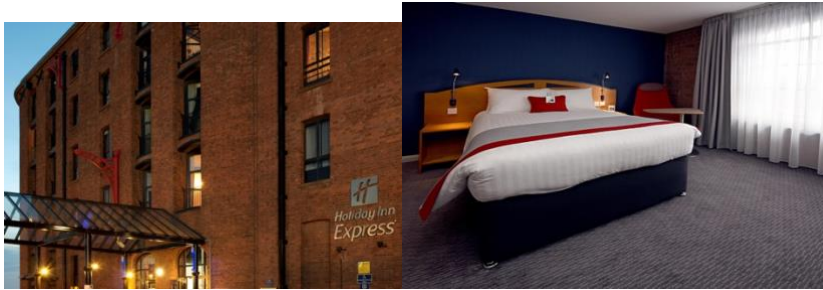

Holiday Inn Express 4*. Prices from £97 to £146

With a stay at Holiday Inn Express Albert Dock, an IHG Hotel, you'll be centrally located in Liverpool, steps from Albert Dock and Beatles Story. This hotel is 0.1 mi (0.2 km) from M&S Bank Arena and 0.8 mi (1.4 km) from the Museum of Liverpool. Stay in one of 130 guestrooms featuring flat-screen televisions. Complimentary wireless Internet access keeps you connected, and satellite programming is available for your entertainment. Bathrooms have showers and hair dryers. Conveniences include phones, as well as safes and desks. Make use of convenient amenities such as complimentary wireless Internet access, a television in a common area, and tour/ticket assistance. Wrap up your day with a drink at the bar/lounge. A complimentary buffet breakfast is served daily from 7:00 AM to 9:00 AM. Featured amenities include a business center, dry cleaning/laundry services, and a 24-hour front desk. Planning an event in Liverpool? This hotel features 103 square feet (10 square meters) of event facilities.

[Select your room (ihg.com)](http://ihg.com)