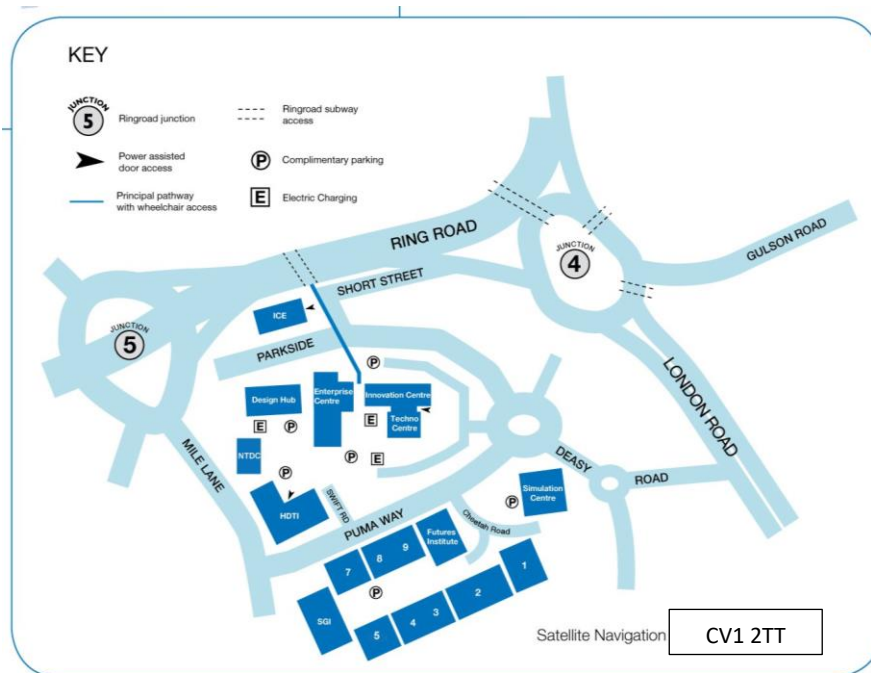

AAA

Association of
Anaesthesia Associates

12TH ANNUAL CONFERENCE

COVENTRY 2021 15TH OCTOBER

Travel Information

TechnoCentre, Coventry University Technology Park, Puma Way, Coventry CV1 2TT

By Car

If you are using satellite navigation, the postcode for the venue is CV1 2TT

From the M6 on the Antsy Interchange take the 4th exit heading to the A4600. Follow the signs to Coventry and go straight on roundabout to Hinckley Road. Continue on the A4600 on Ansty Road and Walsgrave Road. Take the left hand lane and join the Sky Blue Way A428. At the Roundabout take the 3rd exit to continue on the Sky Blue Way A428. Take the next left onto the Gulson Road. Follow the road baring left onto Short Street. Take the next left on Parkside. Take the 3rd exit and the carpark is straight ahead.

By Train

Coventry University Technology Park is a 15 minute walk form the Technology Park. The city is conveniently placed on the west coast main line which runs from London Euston through Coventry to Birmingham New Street. From the station you follow the road Park Road then left on to Millie Lane. You continue till Puma Way where you take a left and the technology building is on the left.