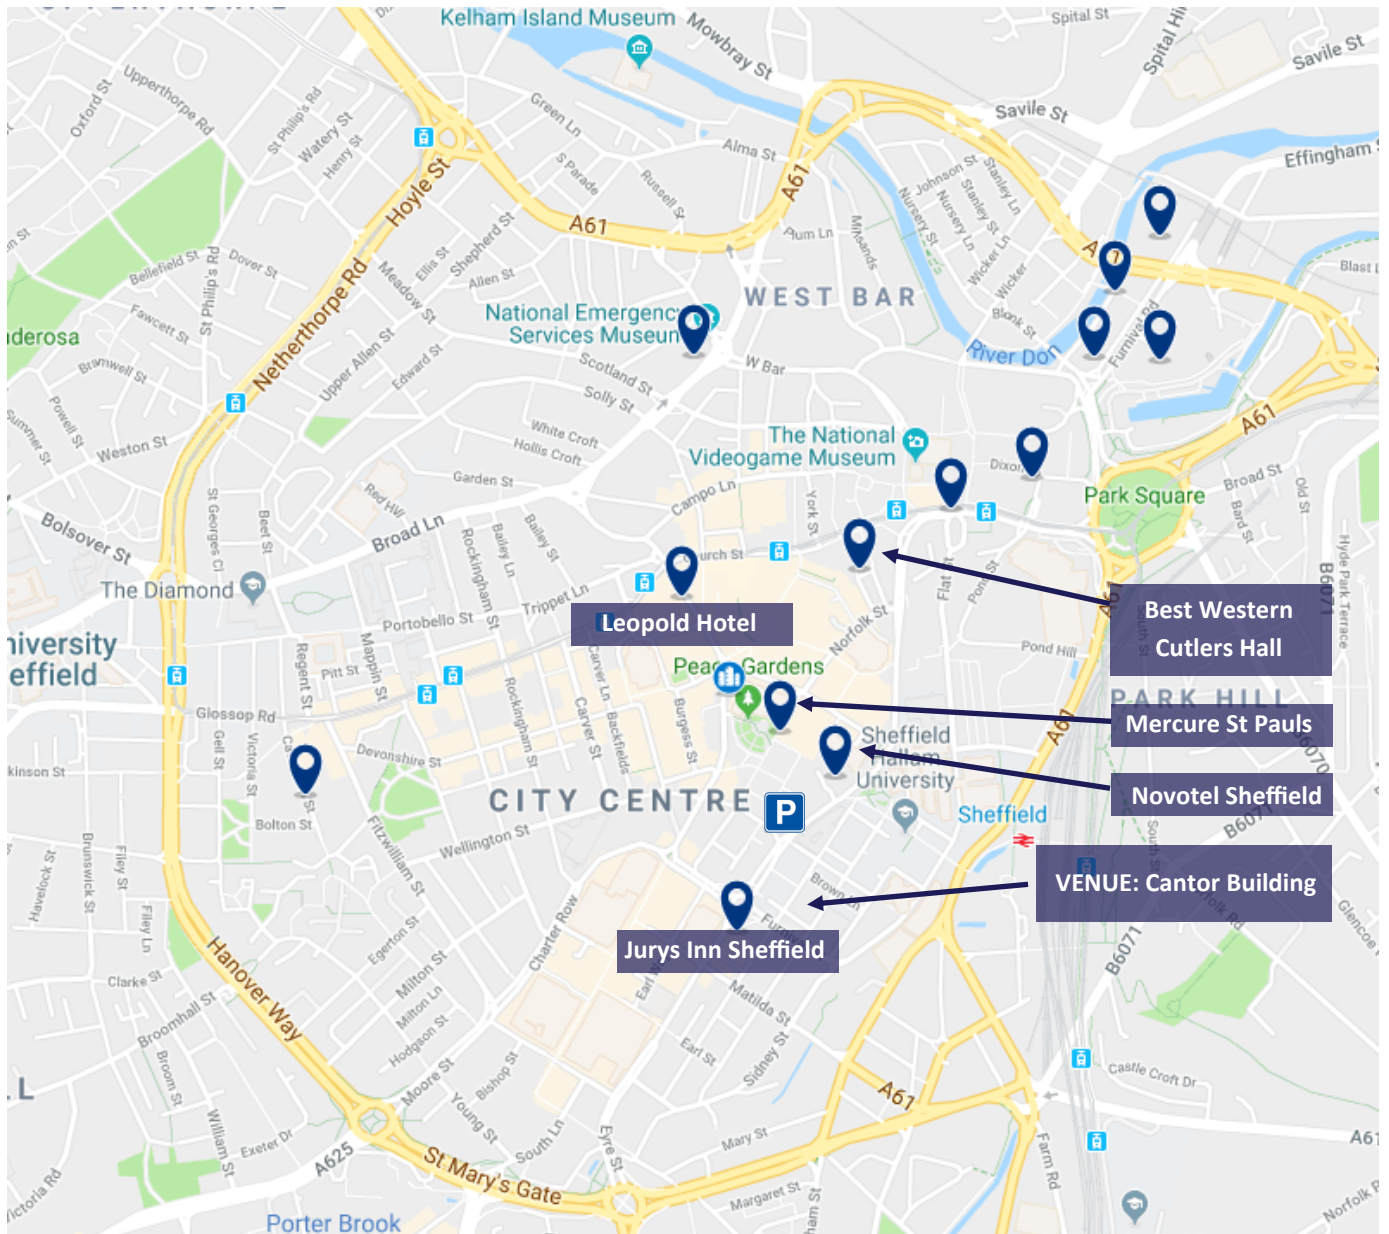

11th Annual APAA Conference Sheffield

2nd & 3rd May 2019
MAPs in the Outdoor City

Sheffield Accomodation

Recommended Hotels

Jurys Inn Sheffield

4 Star Hotel, rated 4 on Tripadvisor

2 Minute walk to the venue

Phone: 0113 396 9005 | [Website](#)

Mercure St Pauls Hotel & Spa

4 Star Hotel, rated 4 on Tripadvisor

6 Minute walk to the venue

Phone: 01142 782000 | [Website](#)

Sheffield Leopold Hotel

4 Star Hotel, rated 4 on Tripadvisor

8 Minute walk to the venue

Phone: 0114 252 4000 | [Website](#)

Best Western Cutlers Hall Hotel

3 Star Hotel, rated 3.5 on Tripadvisor

9 Minute walk to the venue

Phone: 0114 273 9939 | [Website](#)

Map & Parking

The Q Park is marked on the map **P** on Charles Street (known to Sheffield folk as the Cheesegrater due to its striking design), it has 530 spaces and is 4 minutes walk from the venue.